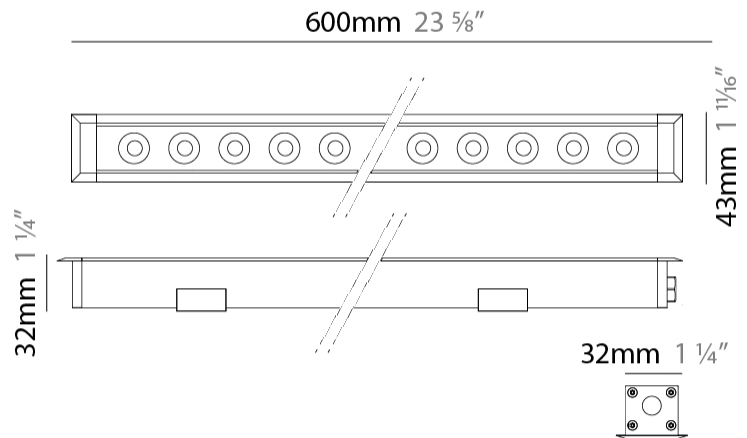

GENERAL

Series: Mini Corniche
Brand: Platek
Division: Exterior
Mounting Type: Recessed
Mounting Location: In-Ground
Subcategory: Walk Over

PHYSICAL

Shape: Rectangle
Length (mm): 620
Length (in): 24 ⁷/₁₆
Width (mm): 43
Width (in): 1 ¹¹/₁₆
Depth (mm): 32
Depth (in): 1 ¹/₄
Light Distribution: Uplight
Diffuser: Tempered Glass - 5mm / 3/16" thick
Gasket: Gore-Tex valve to prevent condensation
Fixture Finish: BLK / WHI / GRY / COR / ANT / BRZ
Fixture Material: Extruded Aluminum

ELECTRICAL

Lamp Type: LED
Input Wattage (W): 21 / 11.5 (Dif) / 12.5 (Asy)
Total Output Wattage (W): 18.5 / 10.5 (Dif) / 11 (Asy)
Driver Included: No
Driver Location: Remote
Driver Type: Constant Voltage - 120 / 277Vac
Driver Class: Class 2
Input Voltage (V): 120 - 277
Output Voltage (V): 24
Upon Request: (Not included - see components [IP65 or higher enclosure to be supplied by others]) 0-10Vdc dimming / Phase dimming / Non-dimming 120/277Vac

LED

Number of LEDs: 18
Color Temperature (°K): 3000 / 4000
Max. Delivered Lumen (lm): 340 - 1500 / 350 - 1560
CRI: >80 CRI
Lamp Life (hrs): 60000

OPTICAL

Optic°: 13 / 26 / 40 / ELL / DIF / ASY
Beam Angle: Diffuser - 82

RATINGS AND CERTIFICATIONS

Certified By: Certified for North American Standards
IP rating: IP67
IK Rating: IK07
Bug Rating: B0 U5 G0