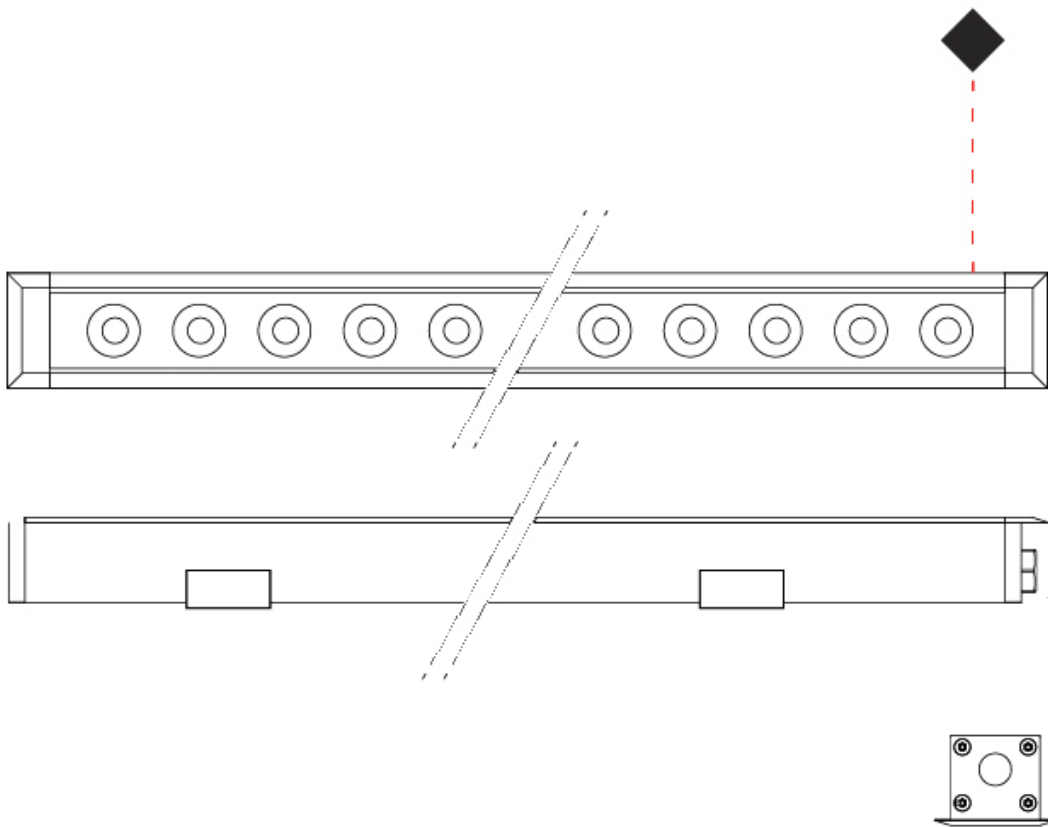

MINI CORNICHE RECESSED

E9I521-

PROJECT	_____
TYPE	_____
SPECIFIER	_____
QUANTITY	_____
DATE	_____

E