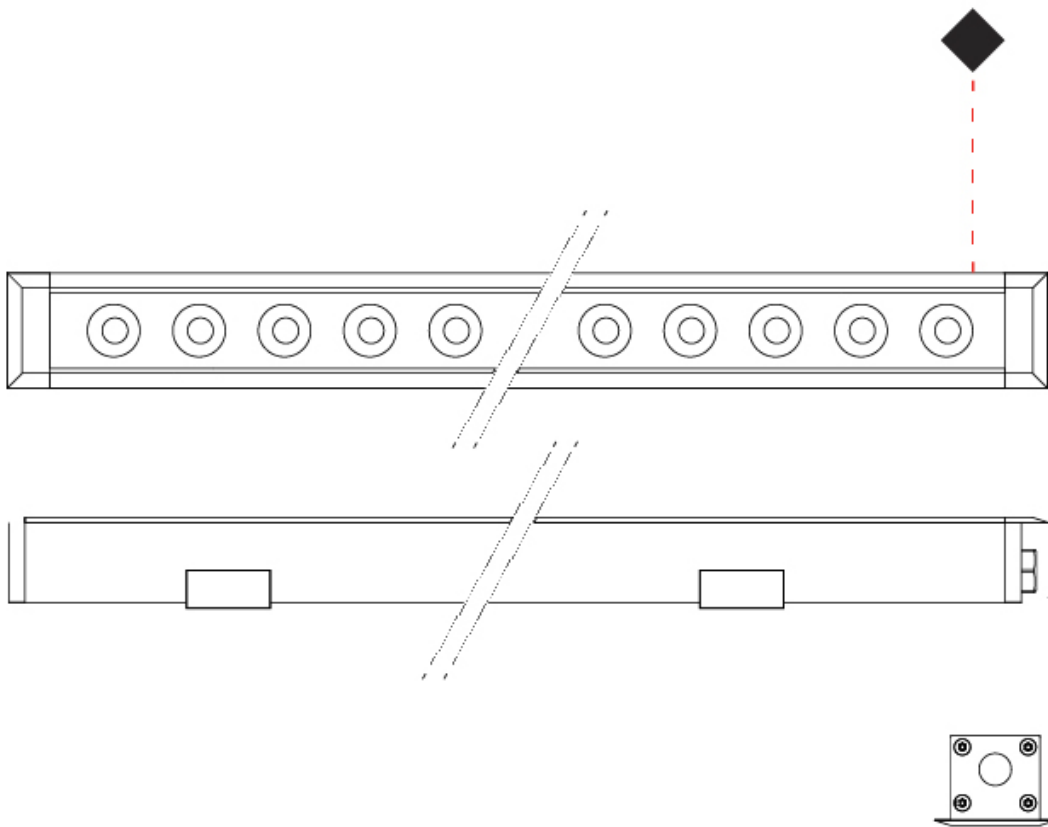

MINI CORNICHE RECESSED

E9I507-

PROJECT _____

TYPE _____

SPECIFIER _____

QUANTITY _____

DATE _____

E