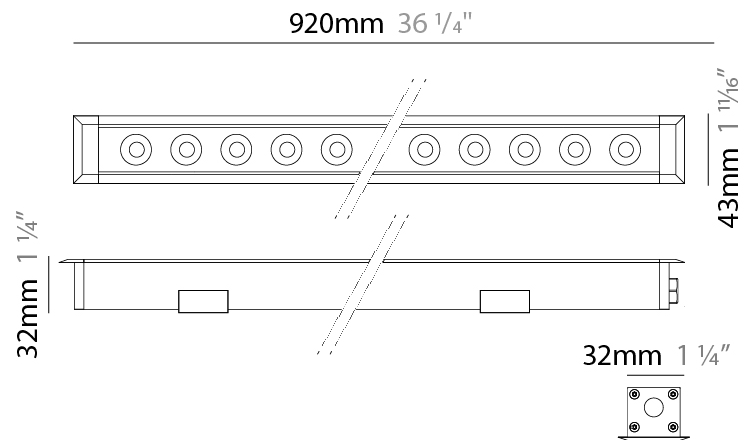

GENERAL

Series: Mini Corniche
Brand: Platek
Division: Exterior
Mounting Type: Recessed
Mounting Location: In-Ground
Subcategory: Walk Over

PHYSICAL

Shape: Rectangle
Length (mm): 920
Length (in): 36 1/4
Width (mm): 43
Width (in): 1 5/8
Height (mm): 32
Height (in): 1 1/2
Light Distribution: Uplight
Weight (kg): 1.6
Weight (lbs): 3.5
Screws: A4 stainless steel
Diffuser: Clear tempered glass
Gasket: Gore-Tex valve to prevent condensation inside the fitting.
Fixture Finish: [BLK](#) / [WHI](#) / [GRY](#) / [COR](#) / [ANT](#) / [BRZ](#)
Fixture Material: Extruded Aluminum

ELECTRICAL

Lamp Type: LED
Input Wattage (W): 32 / 17.5 (Dif) / 19.5 (Asy)
Total Output Wattage (W): 29 / 15.5 (Dif) / 17 (Asy)
Dimming: Non-Dimming / Phase Dimming (120Vac only) / 0-10V Dimming
Driver Included: No
Driver Location: Remote
Driver Type: Constant Voltage - 120 / 277Vac
Driver Class: Class 2
Input Voltage (V): 120 - 277
Output Voltage (V): 24

LED

Number of LEDs: 27
Color Temperature (°K): [3000](#) / [4000](#)
Max. Delivered Lumen (lm): 1940 - 2320 / 2020 - 2415
CRI: >80 CRI
Lamp Life (hrs): 60000

OPTICAL

Optic°: [13](#) / [26](#) / [40](#) / [ELL (29W)](#) - [DIF (15.5W)](#) / [ASY (17W)](#)

RATINGS AND CERTIFICATIONS

Certified By: Certified for North American Standards
IP rating: IP65
IK Rating: IK07
Bug Rating: B0 U5 G0