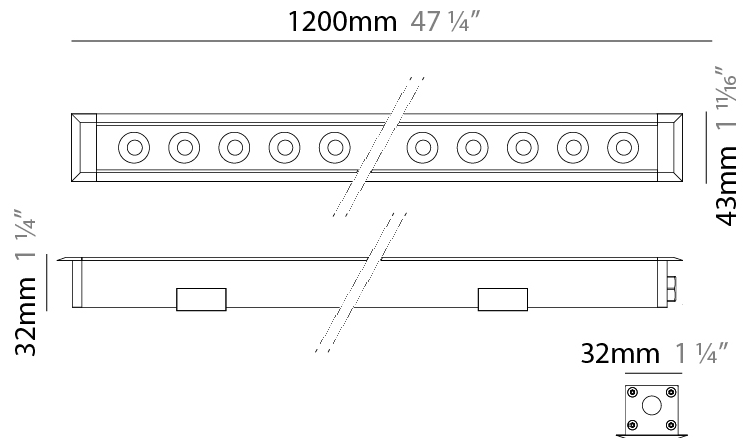

GENERAL

Series: Mini Corniche
Brand: Platek
Division: Exterior
Mounting Type: Recessed
Mounting Location: In-Ground
Subcategory: Walk Over

PHYSICAL

Shape: Rectangle
Length (mm): 1220
Length (in): 48 1/32
Width (mm): 43
Width (in): 1 5/8
Height (mm): 32
Height (in): 1 1/2
Light Distribution: Uplight
Screws: A4 stainless steel
Diffuser: Clear tempered glass
Gasket: Gore-Tex valve to prevent condensation
Fixture Finish: [BLK / WHI / GRY / COR / ANT / BRZ](#)
Fixture Material: Extruded Aluminum

ELECTRICAL

Lamp Type: LED
Input Wattage (W): 24 (Dif) / 26 (Asy) / 46
Total Output Wattage (W): 21 (Dif) / 22 (Asy) / 40
Driver Included: No
Driver Location: Remote
Driver Type: Constant voltage - 120 / 277Vac
Driver Class: Class 2
Input Voltage (V): 120 - 277
Output Voltage (V): 24
Upon Request: (Not included - see components [IP65 or higher enclosure to be supplied by others]) 0-10Vdc dimming / Phase dimming / Non-dimming 120/277Vac

LED

Number of LEDs: 36
Color Temperature (°K): [3000 / 4000](#)
Max. Delivered Lumen (lm): 3000 / 3120
Nominal Lumen (lm): 5040 / 5220
CRI: >80 CRI
Lamp Life (hrs): 60000

OPTICAL

Optic°: [13 / 26 / 40 / ASY / DIF / ELL](#) ; [RGBW 26 / 40 / ELL](#)

RATINGS AND CERTIFICATIONS

Certified By: Certified for North American Standards
IP rating: IP67
IK Rating: IK07
Bug Rating: B0 U5 G0